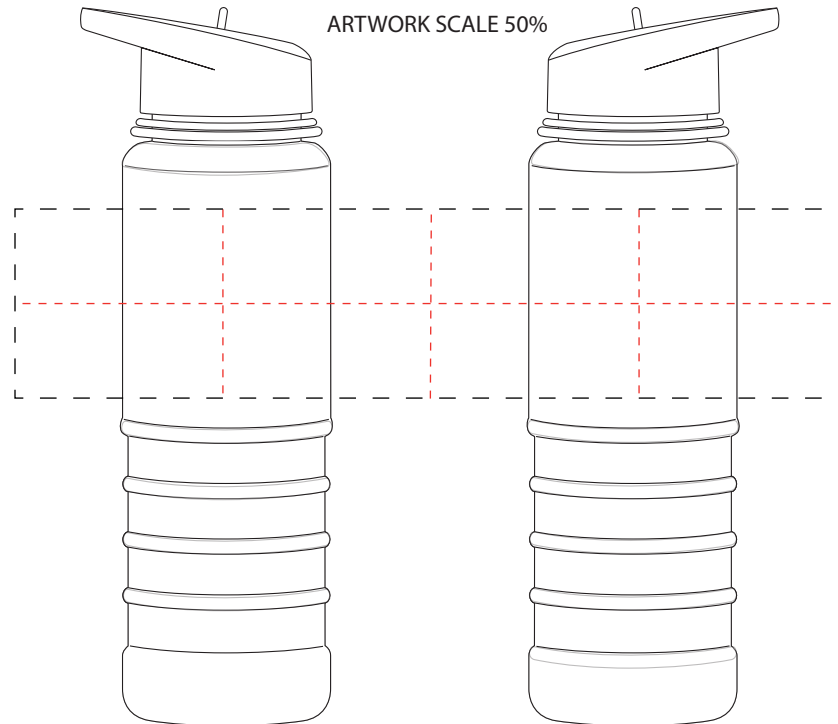

Artwork Approval

Your Ref:
Our Ref:

Quantity:
Version: 1

Product Code: MG9707
Product Colour: WHITE

PRODUCT NOTES:

We stock this item in the following colours

The dashed line is to demonstrate print area and will not appear on your printed item

PANTONE REFERENCE(S)

Full Colour Printing

PRINTING CONCERNS:

PRINT LAYOUT

- LOGOS WILL BE DIRECTLY OPPOSITE
- LOGOS WILL NOT BE DIRECTLY OPPOSITE

ARTWORK SCALE 100%
Max print area: 220mm x 50mm

Please check the following are correct